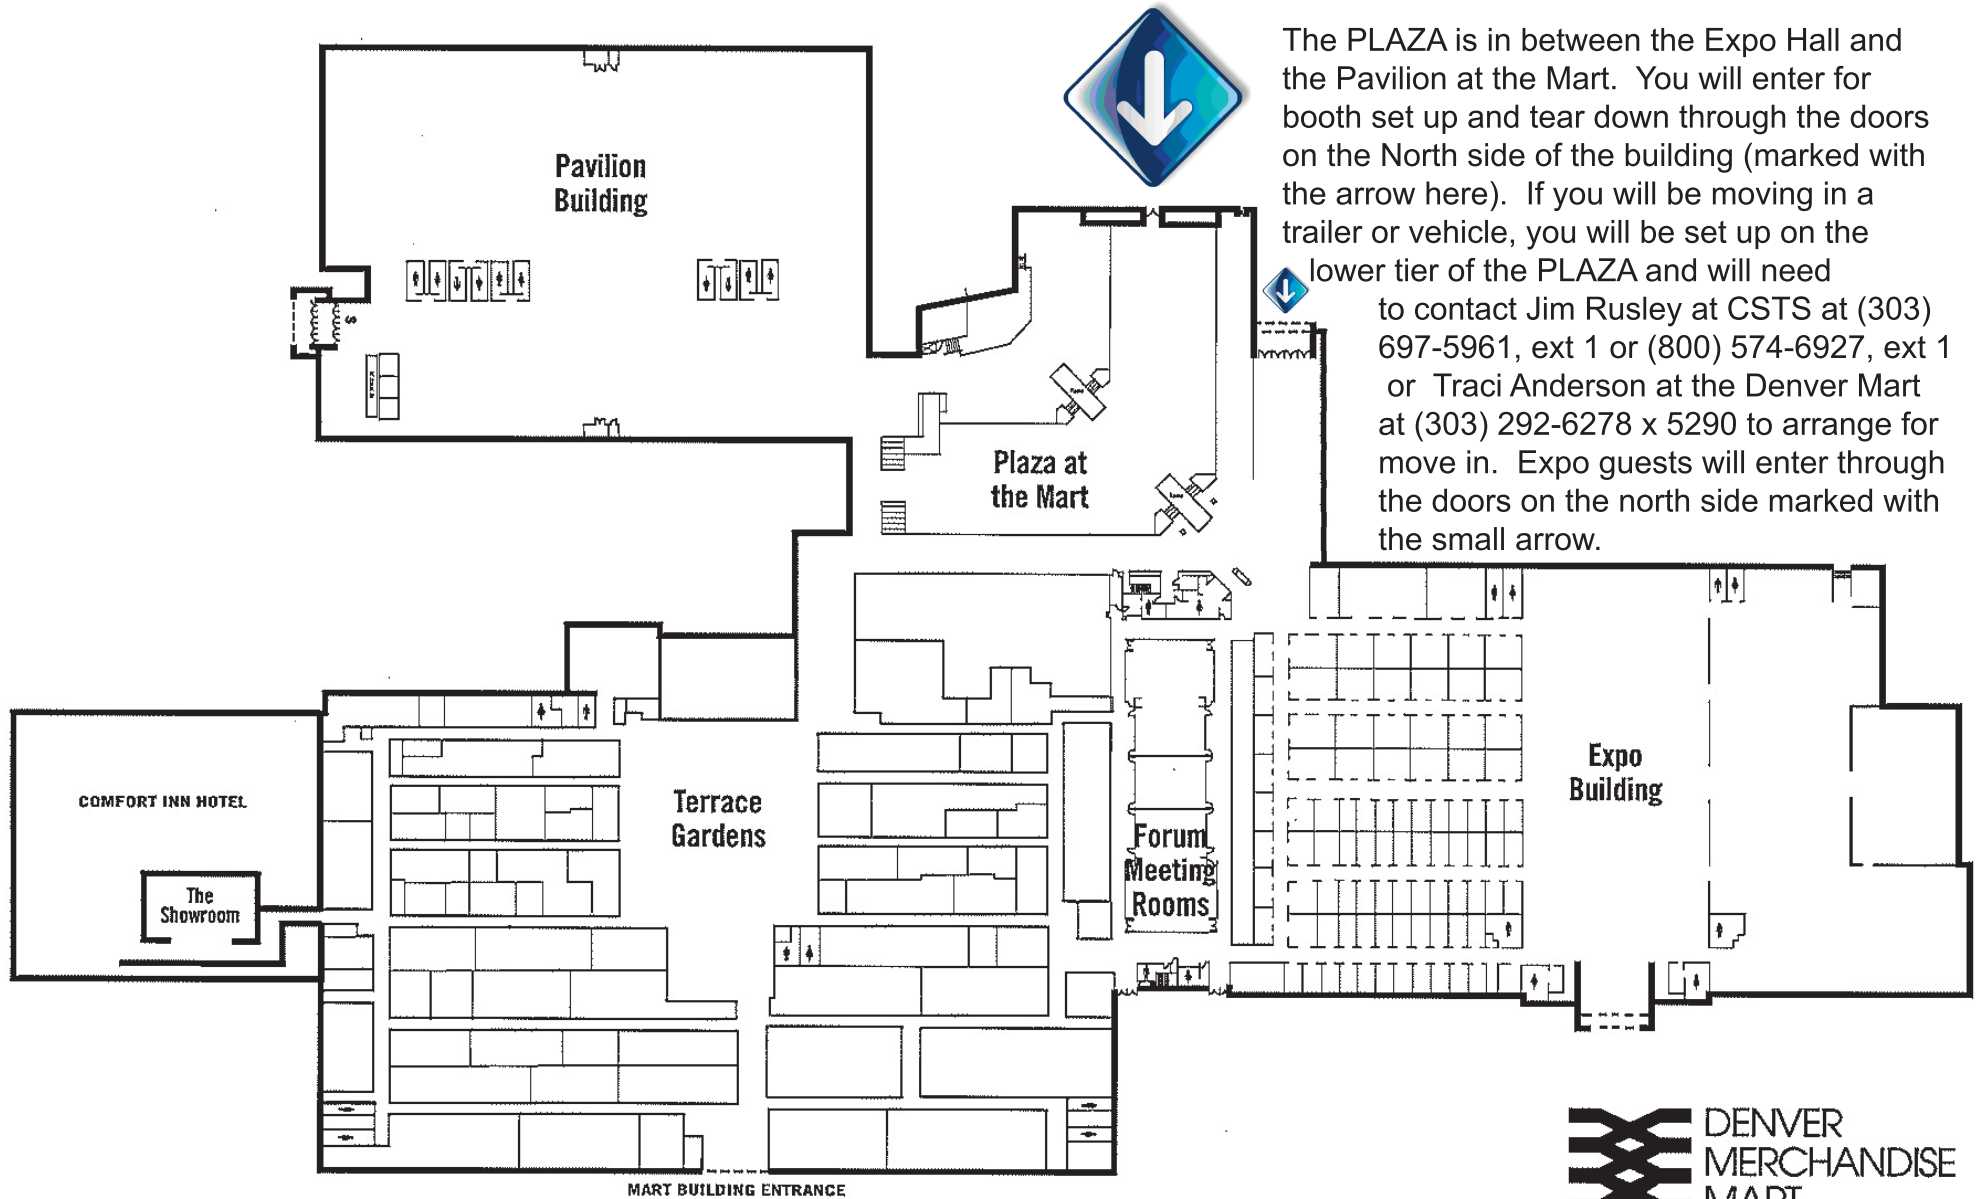

DENVER MERCHANDISE MART COMPLEX MAP

The PLAZA is in between the Expo Hall and the Pavilion at the Mart. You will enter for booth set up and tear down through the doors on the North side of the building (marked with the arrow here). If you will be moving in a trailer or vehicle, you will be set up on the lower tier of the PLAZA and will need to contact Jim Rusley at CSTS at (303) 697-5961, ext 1 or (800) 574-6927, ext 1 or Traci Anderson at the Denver Mart at (303) 292-6278 x 5290 to arrange for move in. Expo guests will enter through the doors on the north side marked with the small arrow.