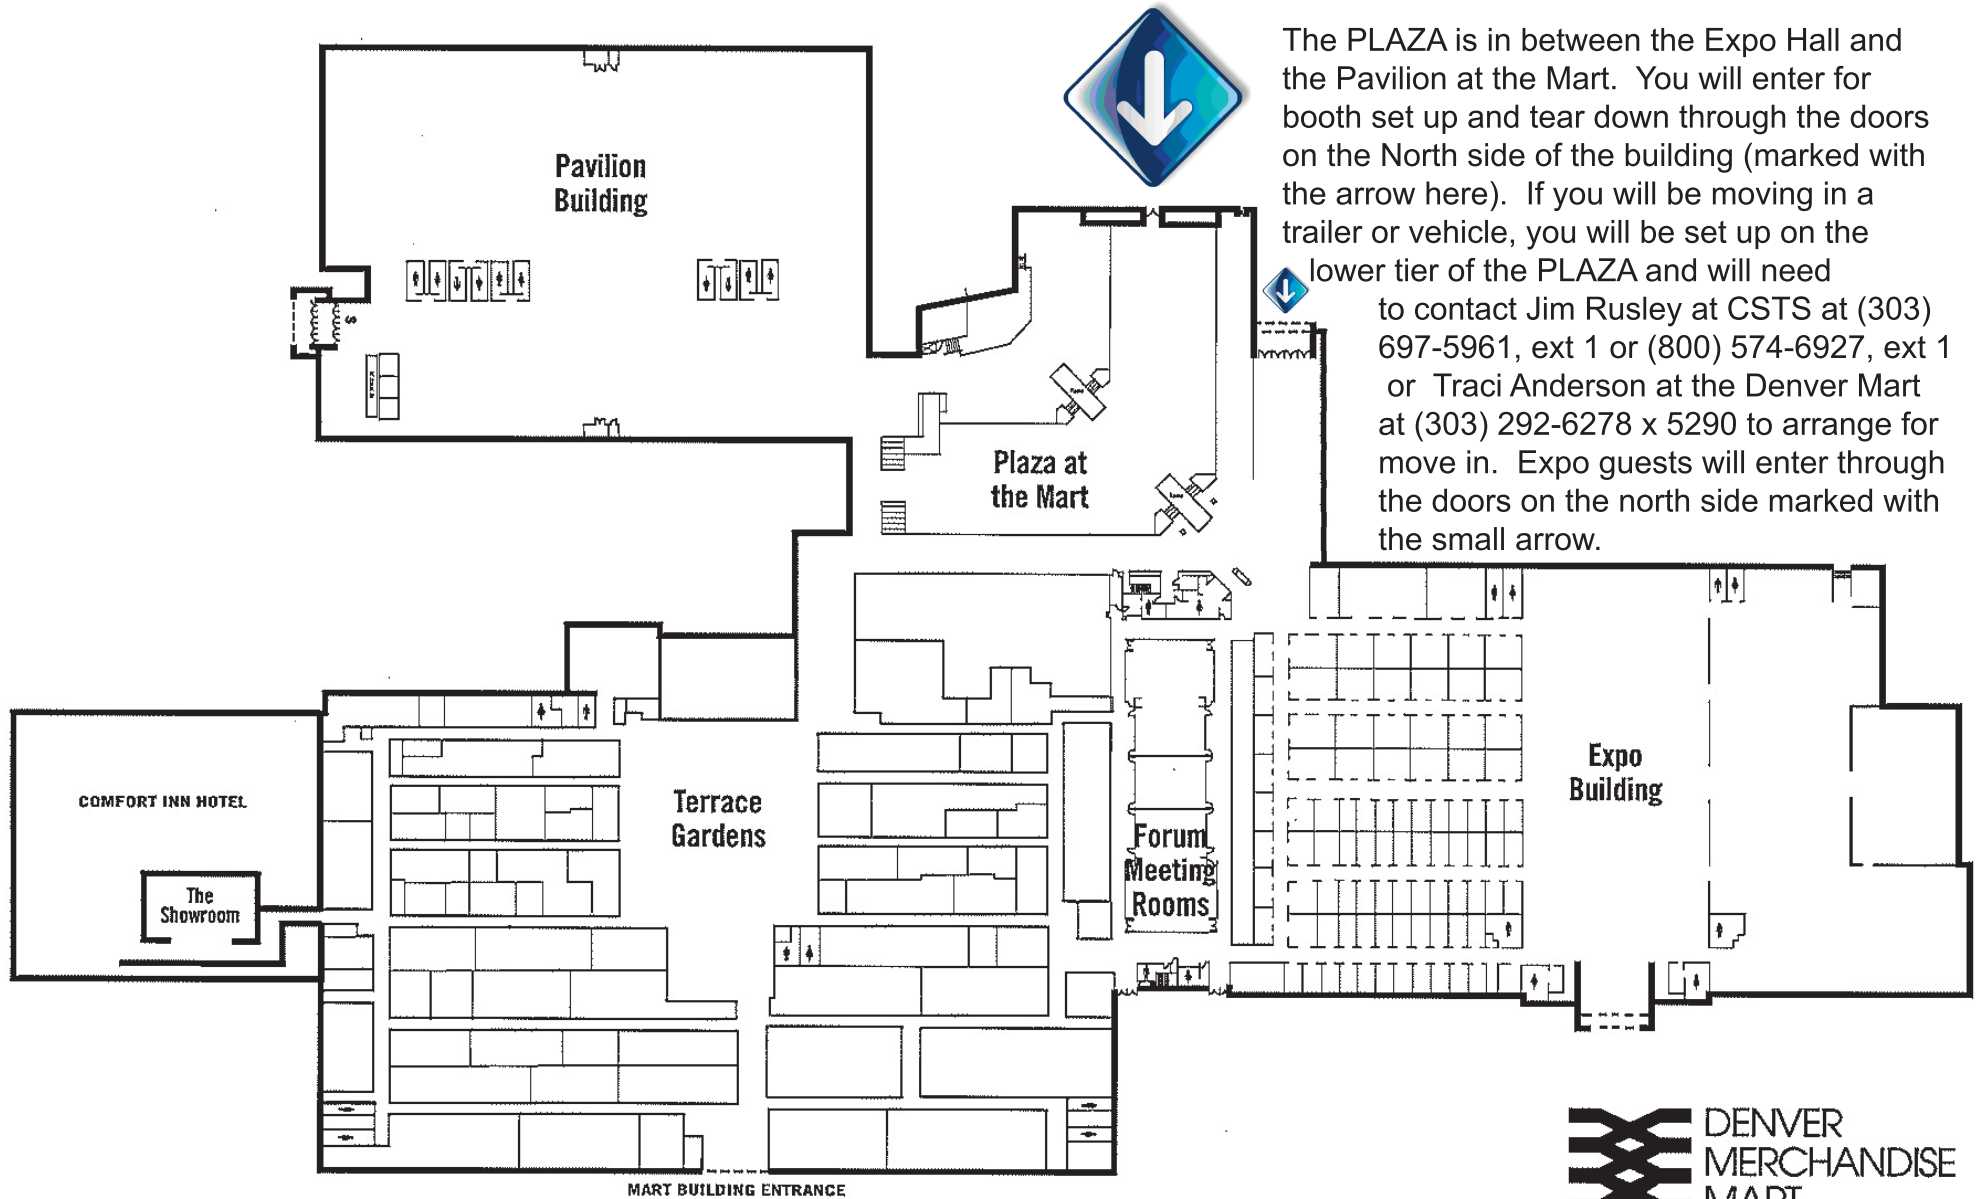

# DENVER MERCHANDISE MART COMPLEX MAP

The PLAZA is in between the Expo Hall and the Pavilion at the Mart. You will enter for booth set up and tear down through the doors on the North side of the building (marked with the arrow here). If you will be moving in a trailer or vehicle, you will be set up on the lower tier of the PLAZA and will need to contact Jim Rusley at CSTS at (303) 697-5961, ext 1 or (800) 574-6927, ext 1 or Traci Anderson at the Denver Mart at (303) 292-6278 x 5290 to arrange for move in. Expo guests will enter through the doors on the north side marked with the small arrow.