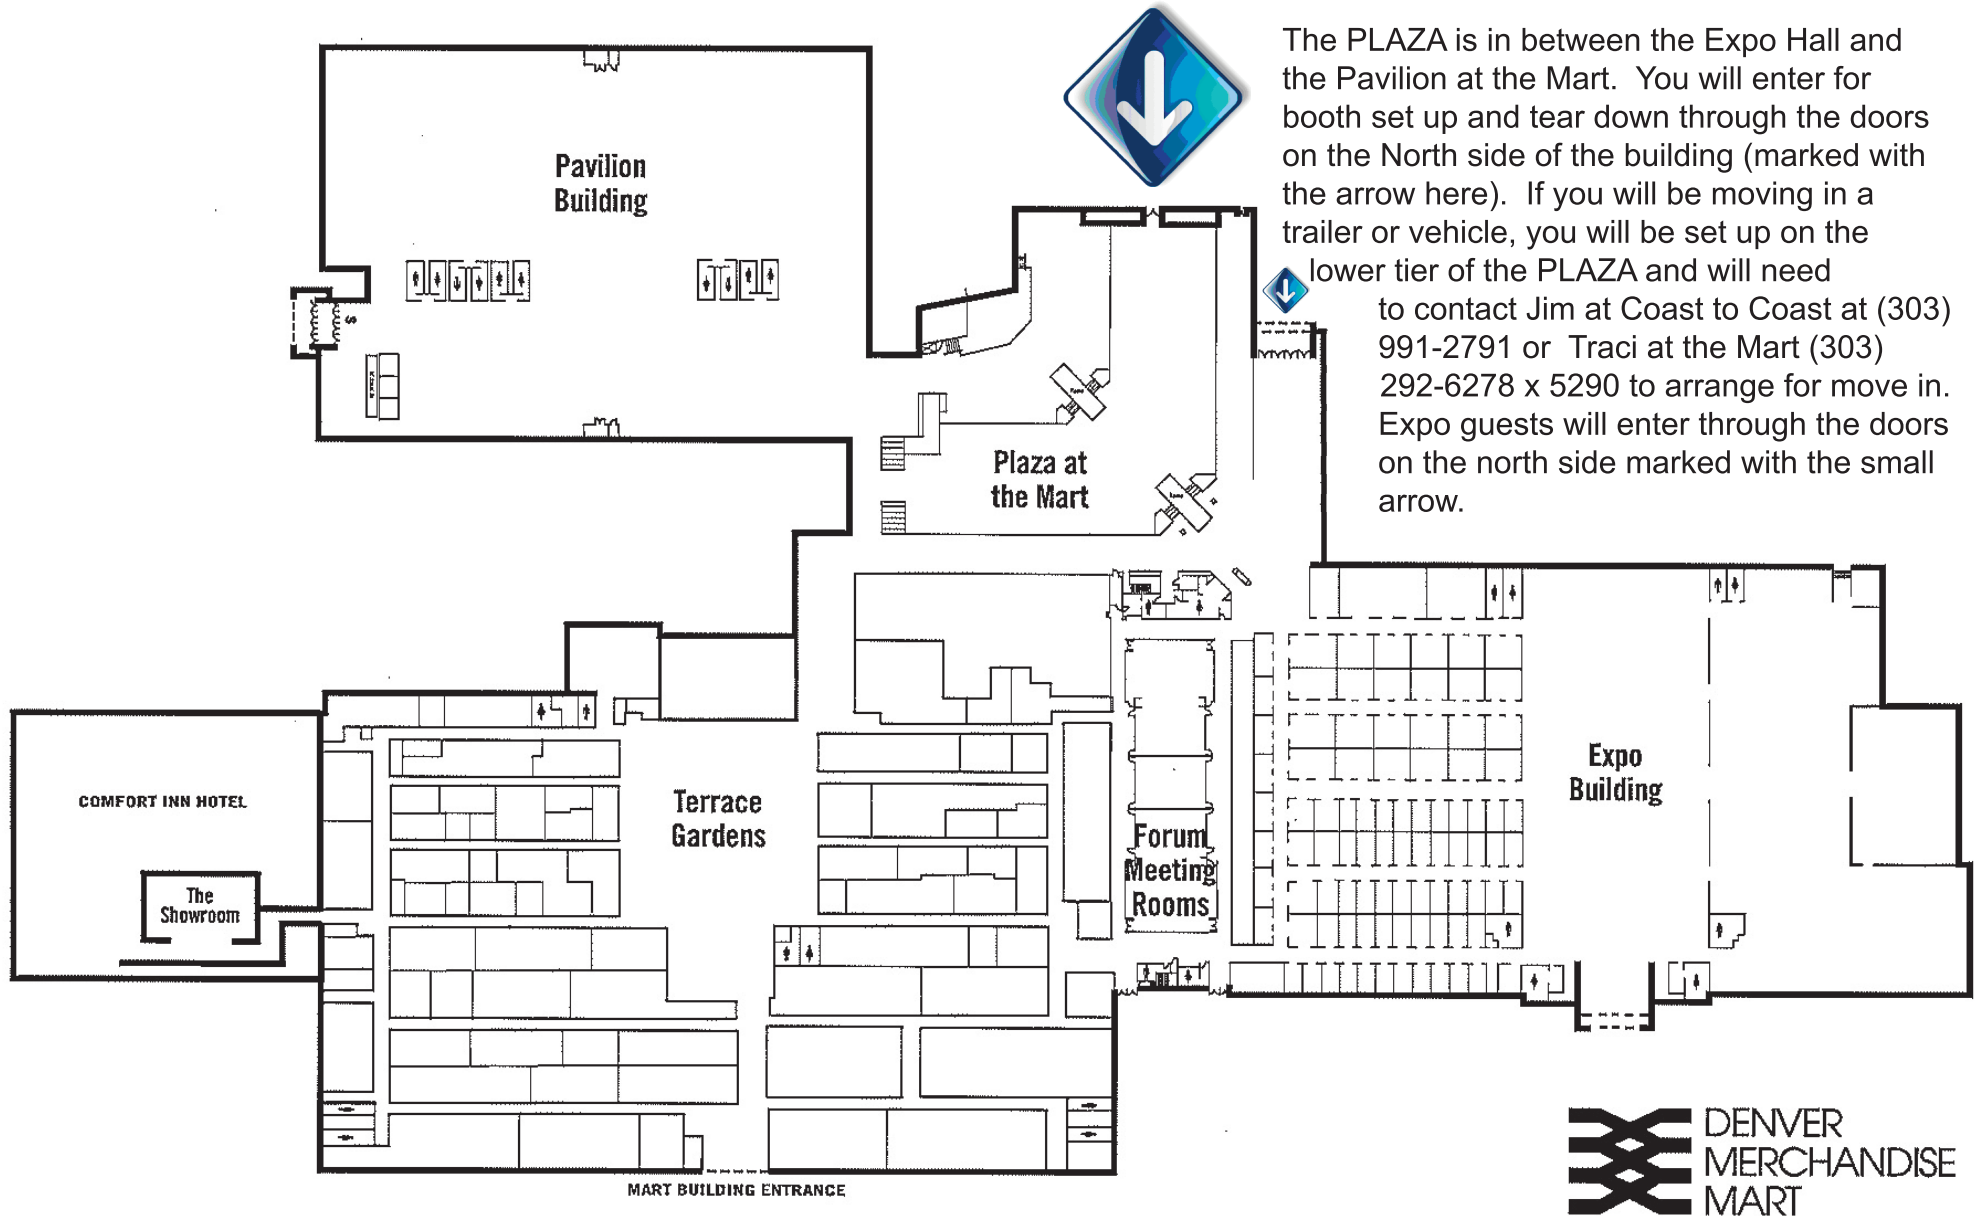

DENVER MERCHANDISE MART COMPLEX MAP

The PLAZA is in between the Expo Hall and the Pavilion at the Mart. You will enter for booth set up and tear down through the doors on the North side of the building (marked with the arrow here). If you will be moving in a trailer or vehicle, you will be set up on the lower tier of the PLAZA and will need to contact Jim at Coast to Coast at (303) 991-2791 or Traci at the Mart (303) 292-6278 x 5290 to arrange for move in. Expo guests will enter through the doors on the north side marked with the small arrow.